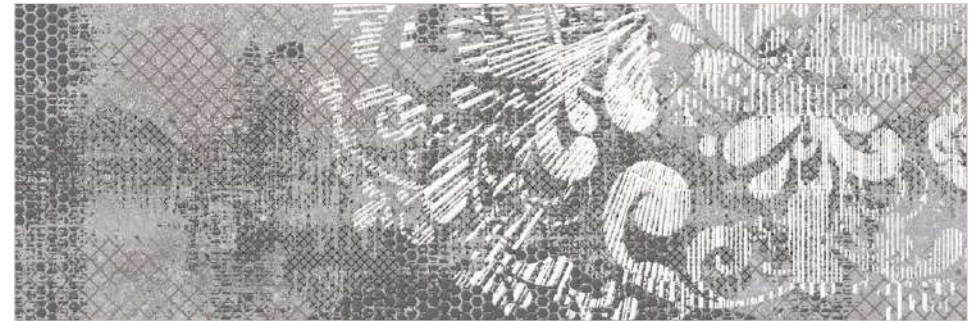

## SATIN

300x900mm - WALL TILES

Starling Bianco

Starling Ash

Starling Ash F

Starling Ash Decor 03 A/B

Sparkle Series

Starling Ash Decor 04