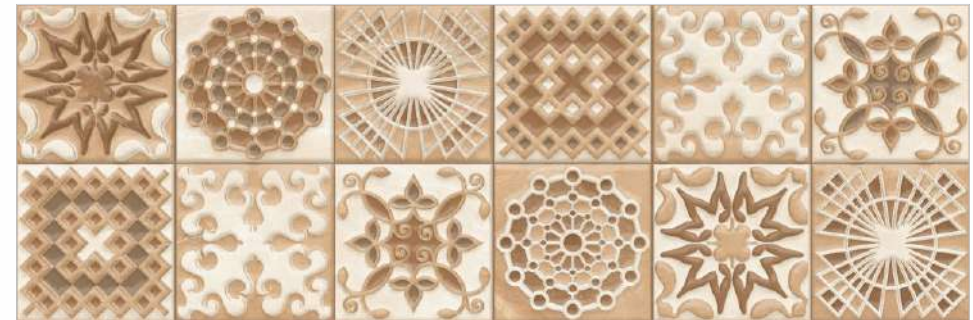

ISLAND

ISLAND

---

ARMANI

colortile  
ceramics & innovation

**GLOSSY**

300x900mm - WALL TILES

Armani Glory