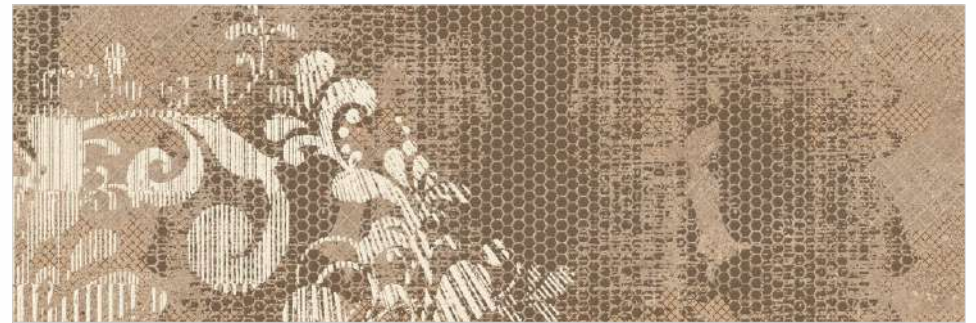

## **SATIN**

300x900mm - WALL TILES

Starling Crema

Starling Brown

Starling Brown F

Starling Brown Decor 01 A/B

Sparkle Series