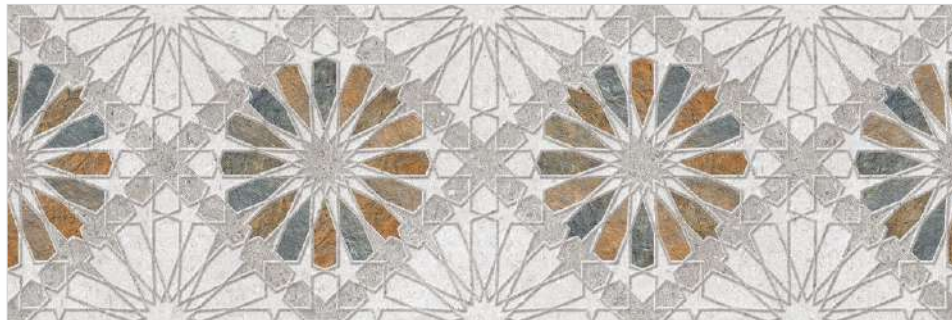

## SATIN

300x900mm - WALL TILES

---

Lagoon Cool

Lagoon Cool Decor 1

Sparkle Series

Lagoon Cool Decor 2

Sparkle Series