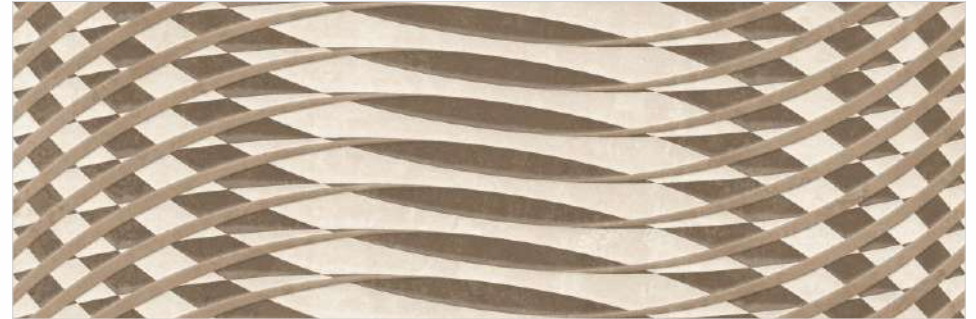

## **GLOSSY**

300x900mm - WALL TILES

Eureka Glory

Eureka Decor

Eureka Glory Across

Eureka Latte Across

Eureka Latte

Eureka Latte F