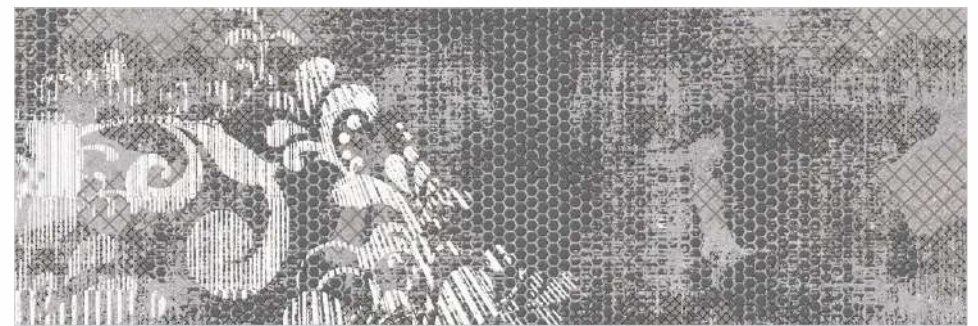

## SATIN

300x900mm - WALL TILES

Starling Bianco

Starling Ash

Starling Ash F

Starling Ash Decor 03 A/B

Sparkle Series

Starling Ash Decor 04